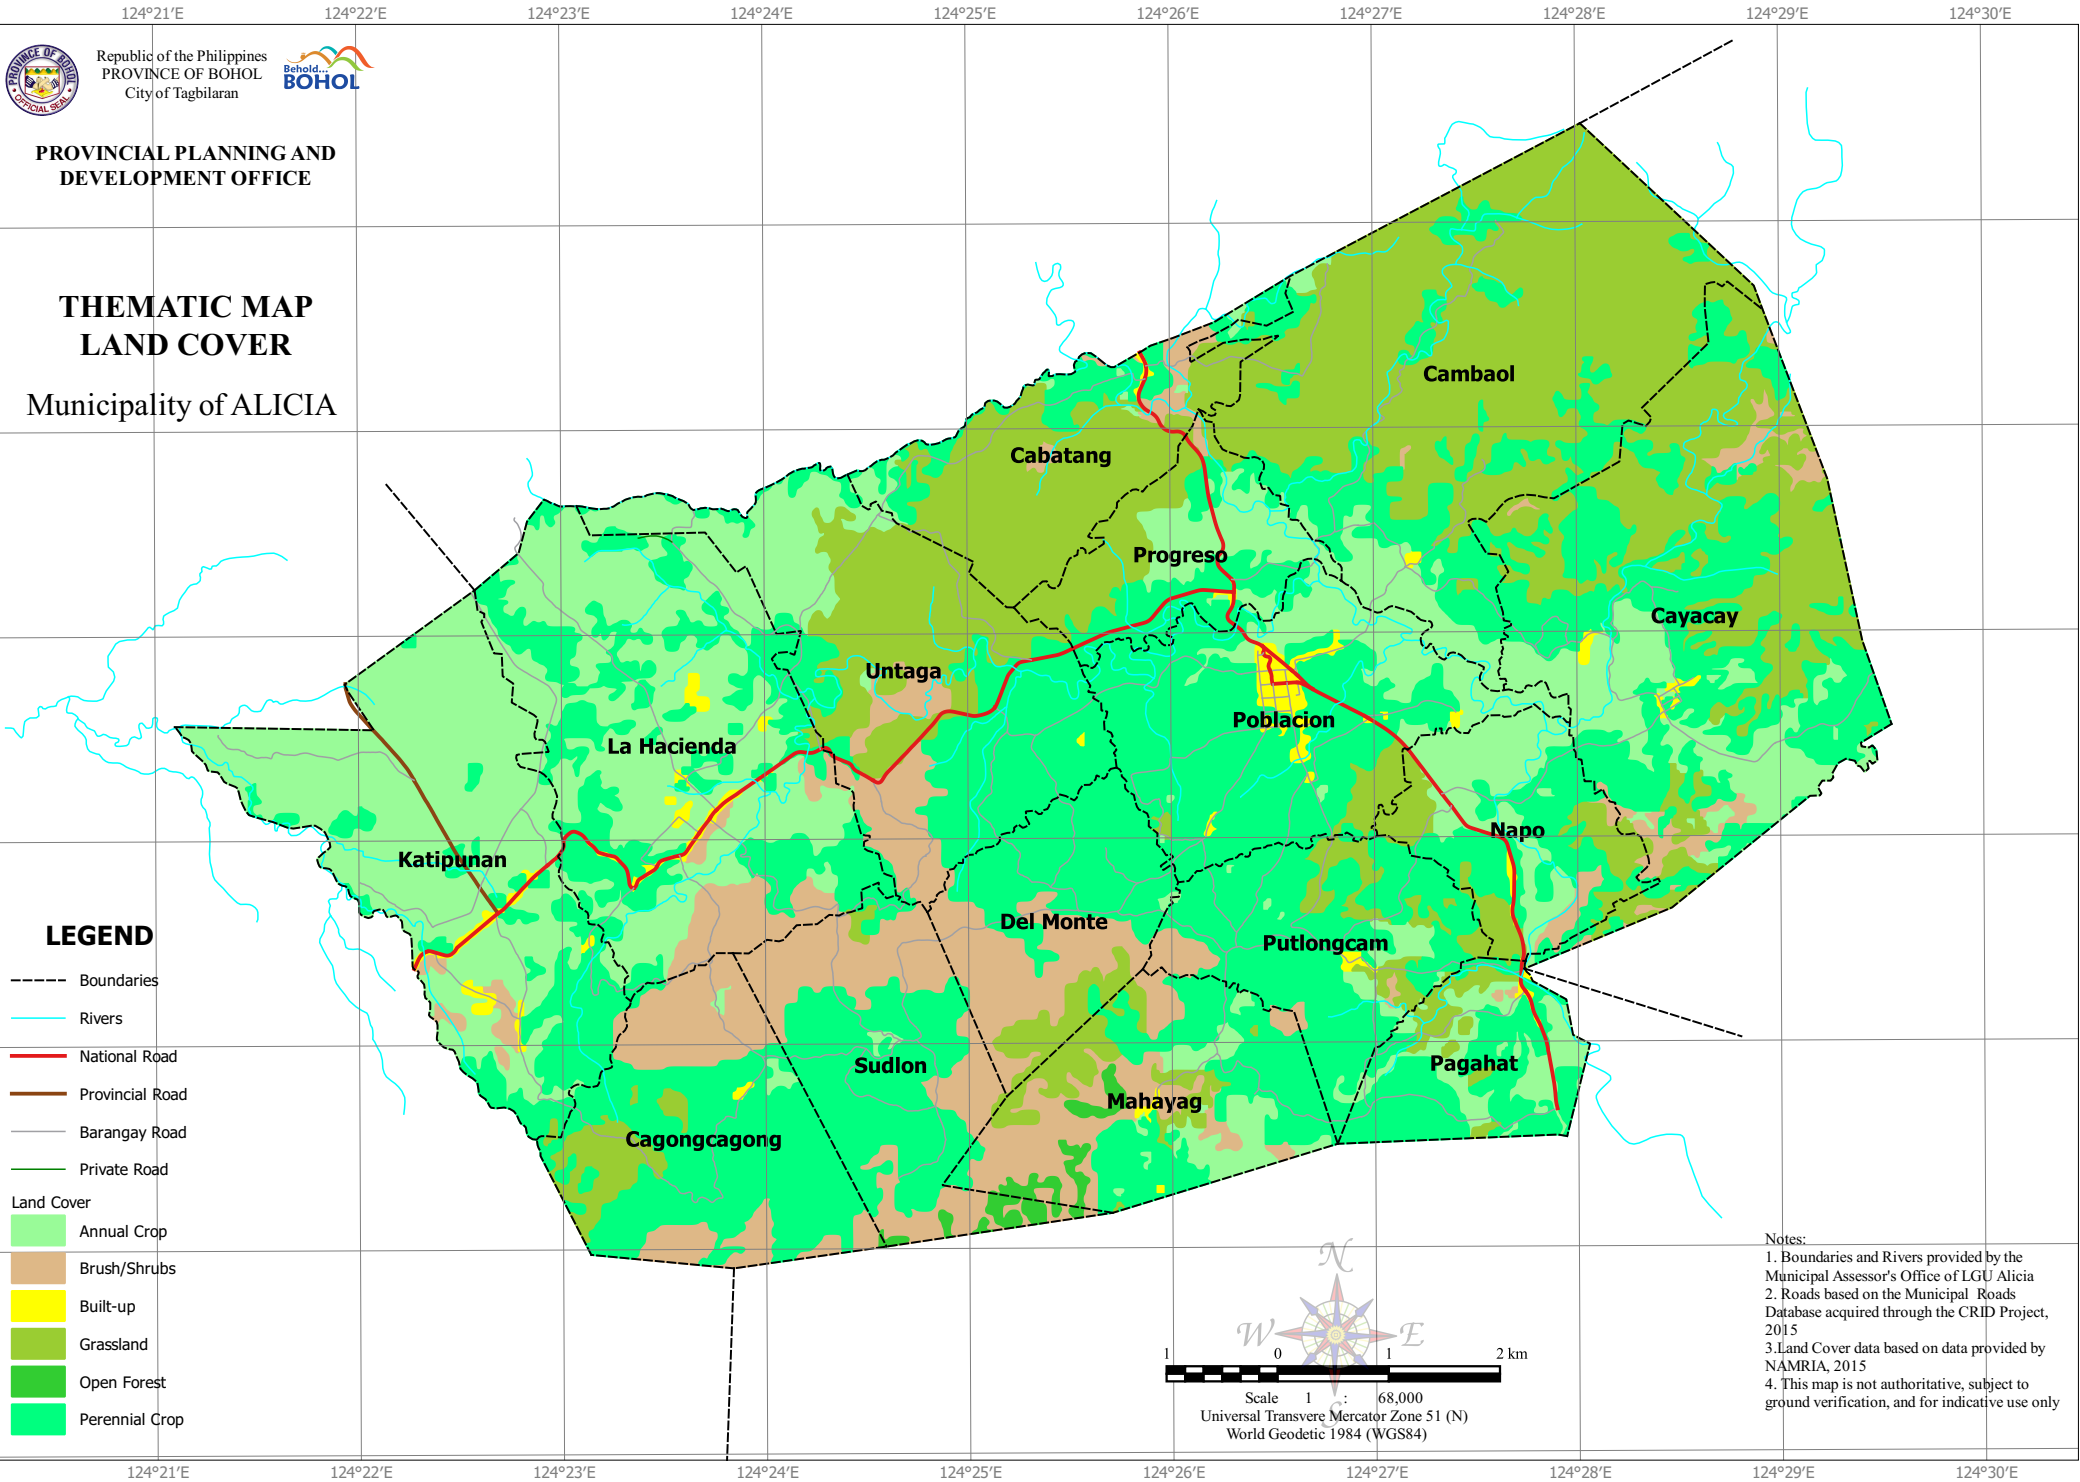

Republic of the Philippines
 PROVINCE OF BOHOL
 City of Tagbilaran

PROVINCIAL PLANNING AND
 DEVELOPMENT OFFICE

THEMATIC MAP LAND COVER

Municipality of ALICIA

LEGEND

- Boundaries
- Rivers
- National Road
- Provincial Road
- Barangay Road
- Private Road
- Land Cover**
- Annual Crop
- Brush/Shrubs
- Built-up
- Grassland
- Open Forest
- Perennial Crop

- Notes:
1. Boundaries and Rivers provided by the Municipal Assessor's Office of LGU Alicia
 2. Roads based on the Municipal Roads Database acquired through the CRID Project, 2015
 3. Land Cover data based on data provided by NAMRIA, 2015
 4. This map is not authoritative, subject to ground verification, and for indicative use only